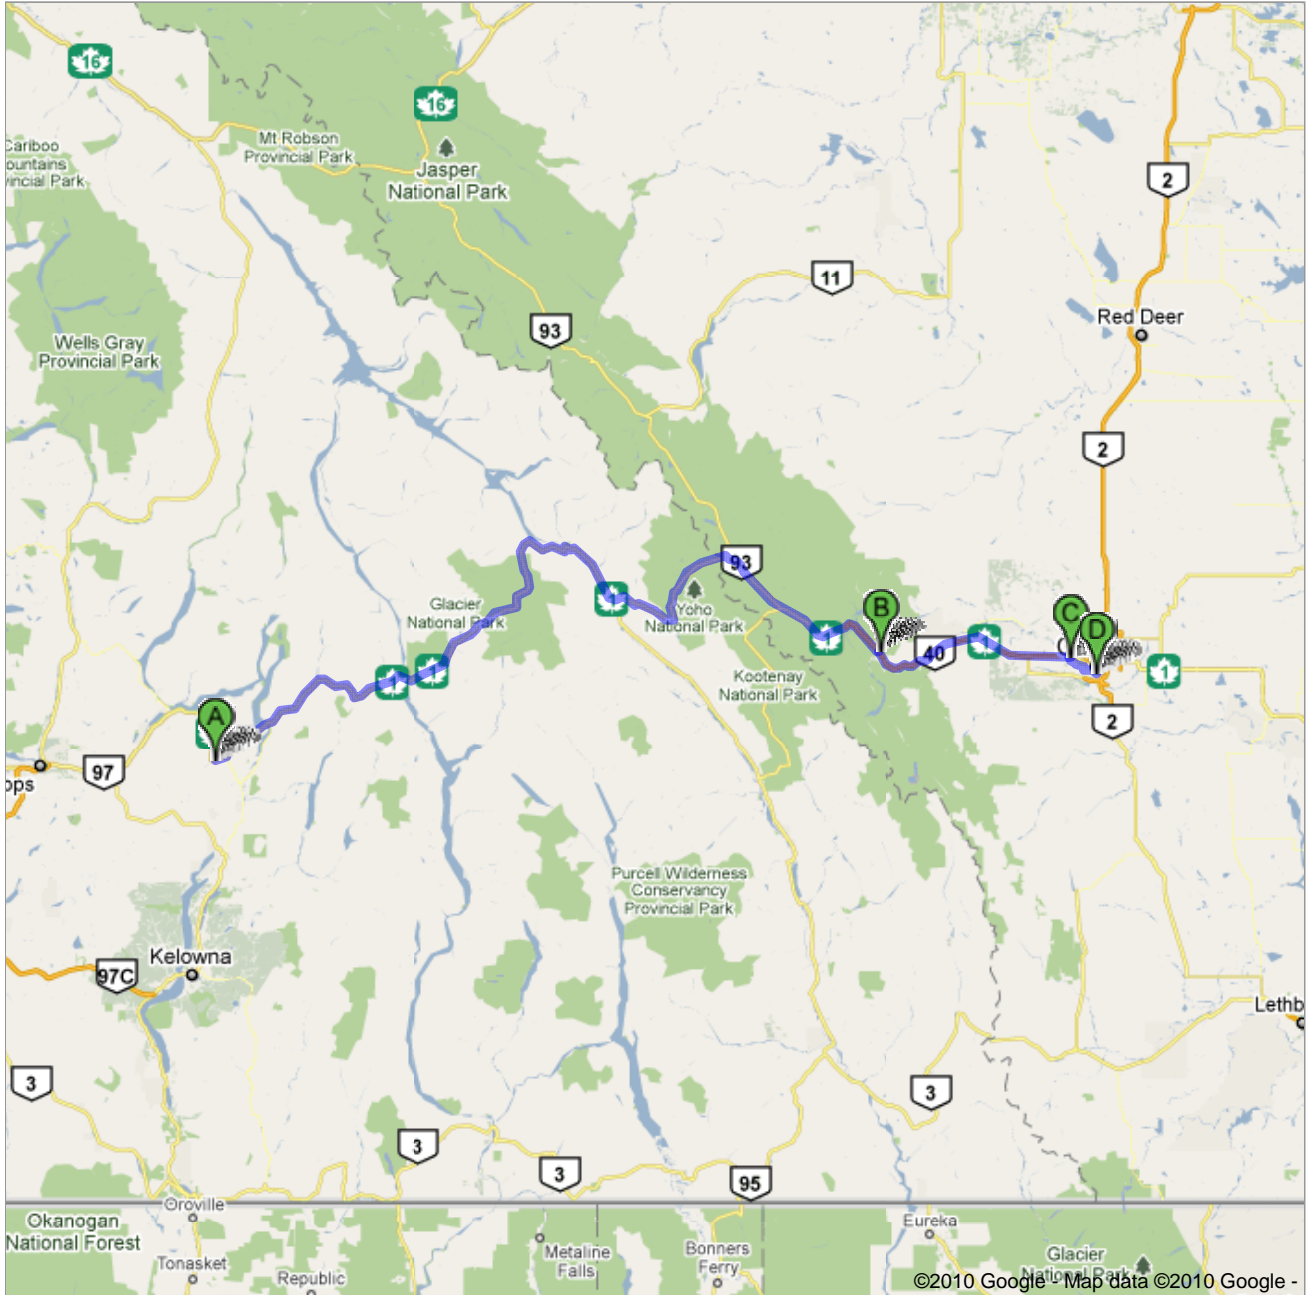

Directions to Best Western Calgary Centre Inn

3630 Macleod Trail South, Calgary, AB T2G 2P9 -
(403) 287-3900

518 km – about 6 hours 50 mins

Monday July 12th

DEPART: 8:00am Best Western Salmon Arm Inn, 61 10 St SW, Salmon Arm,

MEET: 5:00pm Petro-Canada, 1731 MOUNTAIN AVE Canmore, Alberta

EVENT: Calgary Rally (5:00pm - 10:00pm)

Canadian Olympic Park, 88 Canada Olympic Rd SW Calgary, AB T3B 5R5

ARRIVE: 10:30pm Best Western Calgary Centre Inn, 3630 Macleod Trail South
Calgary, AB T2G 2P9

Best Western Salmon Arm Inn

61 10 Street Southwest, Salmon Arm, BC V1E 1E4 - (250) 832-9793

- | | | |
|----|--|----------------------------|
| 1. | Head northeast on Trans-Canada Hwy/BC-1 E toward 5 St SW
About 2 hours 13 mins | go 167 km
total 167 km |
| | 2. Turn right to stay on Trans-Canada Hwy/BC-1 E
Continue to follow Trans-Canada Hwy
Entering Alberta
About 2 hours 49 mins | go 221 km
total 388 km |
| 3. | Continue onto AB-1 E
About 13 mins | go 19.3 km
total 407 km |
| | 4. Take the exit toward Canmore/Mountain Avenue | go 240 m
total 407 km |
| 5. | Merge onto Mountain Ave
Destination will be on the right | go 210 m
total 407 km |

Total: **407 km** – about **5 hours 16 mins**

Petro-Canada

1731 MOUNTAIN AVE, Canmore, Alberta T1W 2W1 - (403) 678-5644

total 0.0 km

- | | | |
|----|---|-----------------------------|
| 6. | Head southeast on Mountain Ave | go 350 m
total 350 m |
| | 7. Turn left to merge onto AB-1 E
About 1 hour 1 min | go 91.2 km
total 91.6 km |
| | 8. Turn right at Canada Olympic Dr SW
About 2 mins | go 900 m
total 92.5 km |
| | 9. Turn left toward Canada Olympic Dr SW | go 80 m
total 92.6 km |
| | 10. Turn right at Canada Olympic Dr SW | go 220 m
total 92.8 km |
| | 11. Slight right to stay on Canada Olympic Dr SW
Destination will be on the left | go 180 m
total 93.0 km |