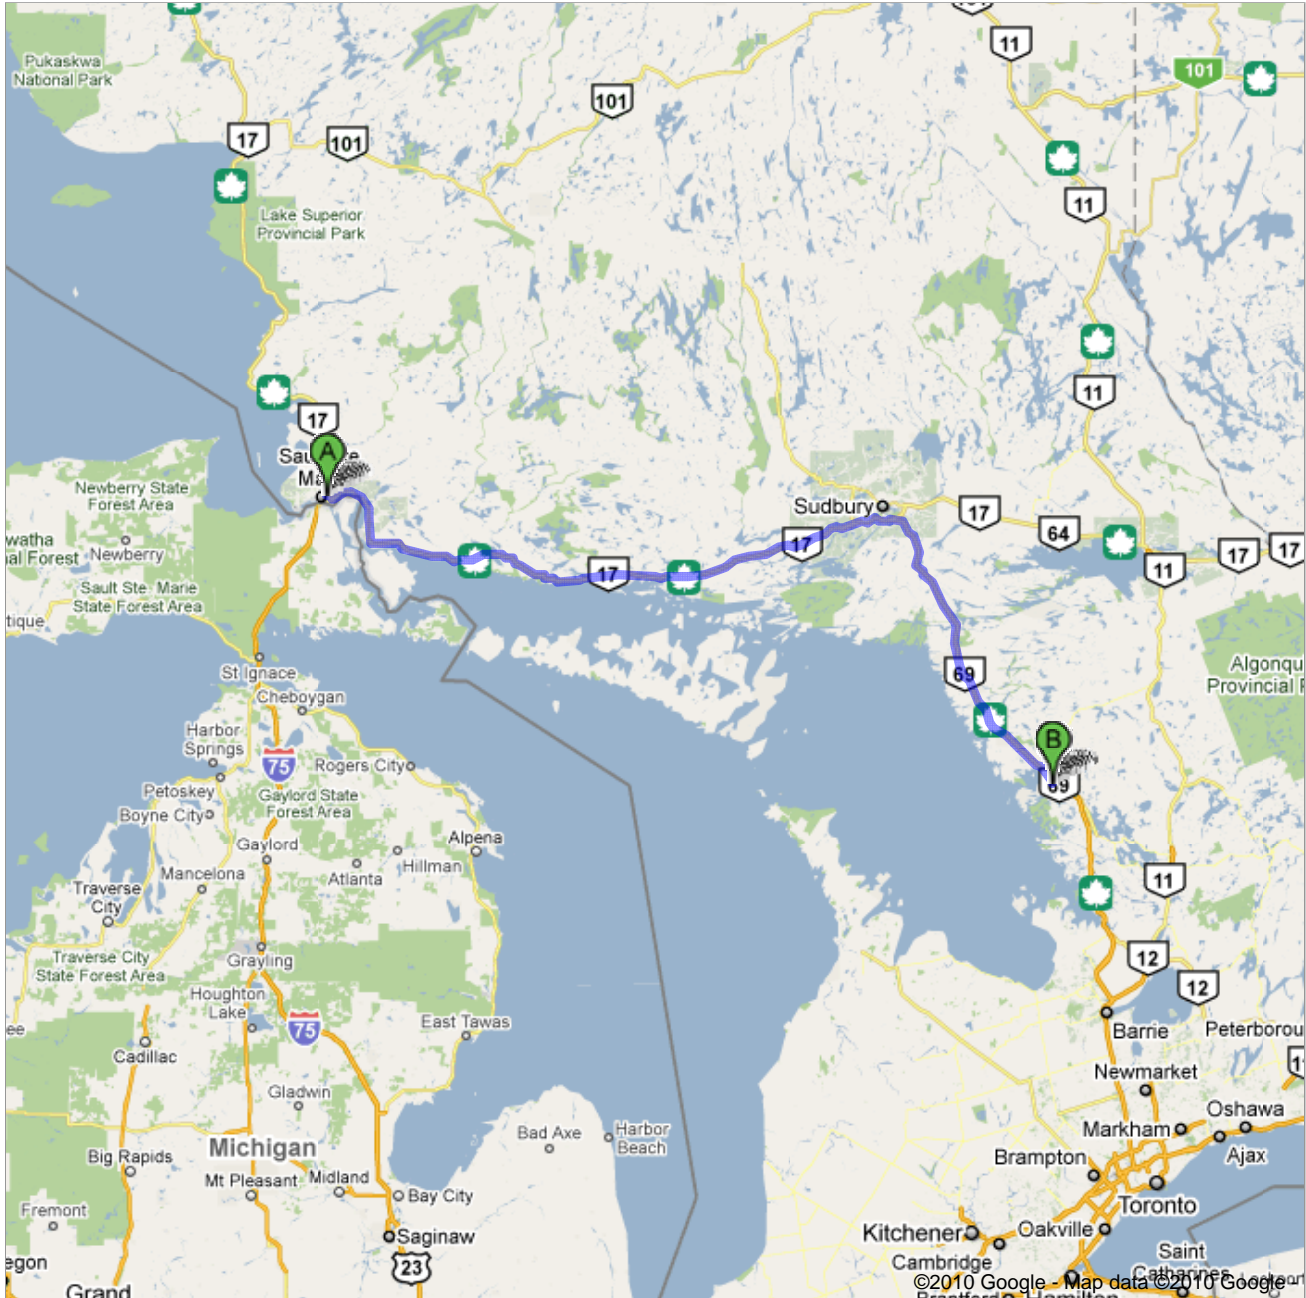

Directions to Comfort Inn Parry Sound

120 Bowes Street, Parry Sound, ON P2A 2L7 - (705) 746-6221

458 km – about 6 hours 7 mins

Saturday July 17th Sault Ste Marie to Parry Sound

DEPART: 9:00am - Water Tower Inn, 360 GREAT NORTHERN RD, Sault Ste. Marie, Ontario P6B 4Z7 - (705) 949-8111

ARRIVE: 6:00pm - Comfort Inn Parry Sound, 120 Bowes Street, Parry Sound, ON P2A 2L7 - (705) 746-6221