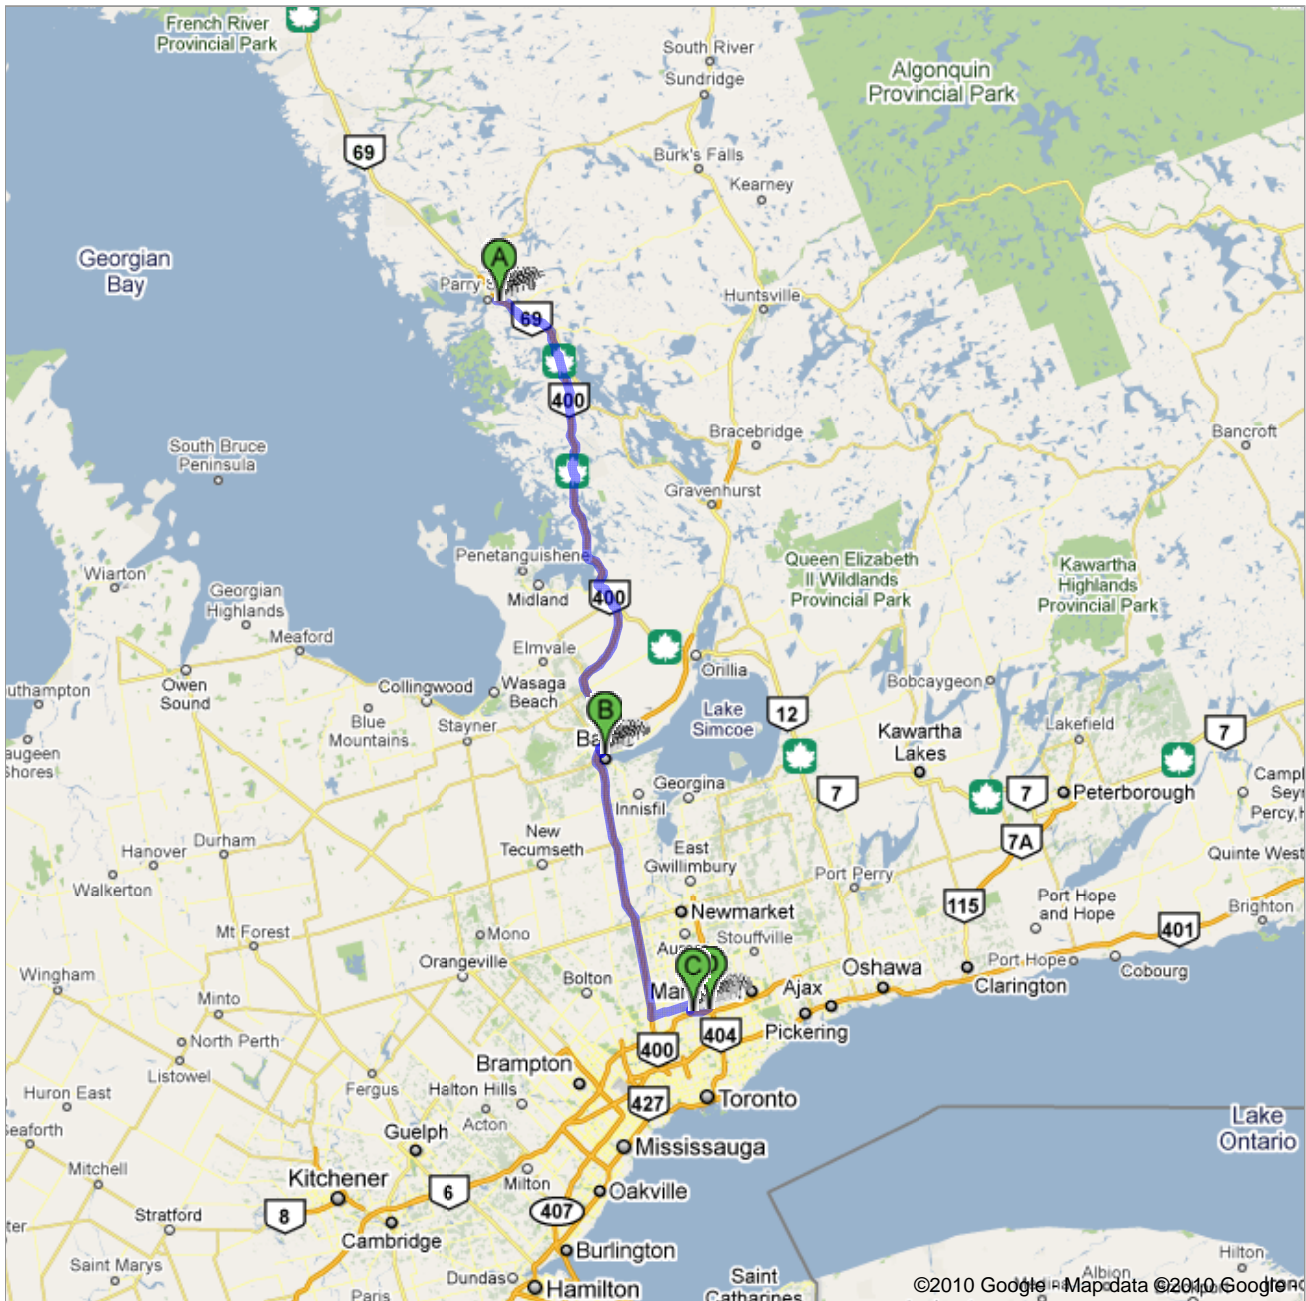

Directions to Best Western Parkway Hotel, Suites and Conference Centre

600 Highway 7 East, Richmond Hill, ON L4B1B2 - (905) 881-2600

212 km – about 2 hours 43 mins

Sunday July 18th - Parry Sound - Barrie - Toronto

DEPART: 9:00am - Comfort Inn Parry Sound, 120 Bowes Street, Parry Sound, ON P2A 2L7 - (705) 746-6221

EVENT: (11am - 1pm) Barrie Brunch - 8 Sophia St. East Barrie Ontario

EVENT: (4pm - 6pm) Toronto BBQ - 8854 Yonge St, Richmond Hill, Ontario

ARRIVE: 7:00pm - Best Western Parkway Hotel - 600 Highway 7 East, Richmond Hill, ON L4B1B2 - (905) 881- 2600

Comfort Inn Parry Sound
120 Bowes Street, Parry Sound, ON P2A 2L7 - (705) 746-6221

- | | | |
|---|---|---------------------------|
| | 1. Head east on Bowes St toward Oastler Park Dr
About 1 min | go 120 m
total 120 m |
| | 2. Merge onto ON-400 S/ON-69 S via the ramp to Toronto
Continue to follow ON-400 S
About 1 hour 22 mins | go 122 km
total 122 km |
| | 3. Take the exit onto ON-400 S
About 3 mins | go 4.8 km
total 127 km |
| | 4. Take the ON-26 W/Bayfield Street exit | go 450 m
total 128 km |
| | 5. Turn left at Bayfield St/ON-26 E
Continue to follow Bayfield St
About 2 mins | go 1.1 km
total 129 km |
| | 6. Turn left at Sophia St E
Destination will be on the left | go 36 m
total 129 km |
| Total: 129 km – about 1 hour 29 mins | | |

8854 Yonge St, Richmond Hill, ON L4C 6Z6 total 0.0 km

- | | | |
|-------------------------------------|---|---------------------------|
| | 13. Head south on Yonge St/Regional Road 1 toward Roosevelt Dr | go 500 m
total 500 m |
| | 14. Turn left toward Regional Road 7 E
About 1 min | go 500 m
total 1.0 km |
| | 15. Turn left at Regional Road 7 E
About 5 mins | go 3.9 km
total 4.9 km |
| | 16. Make a U-turn at E Beaver Creek Rd/Commerce Valley Dr E
Destination will be on the right
About 2 mins | go 350 m
total 5.3 km |
| Total: 5.3 km – about 8 mins | | |