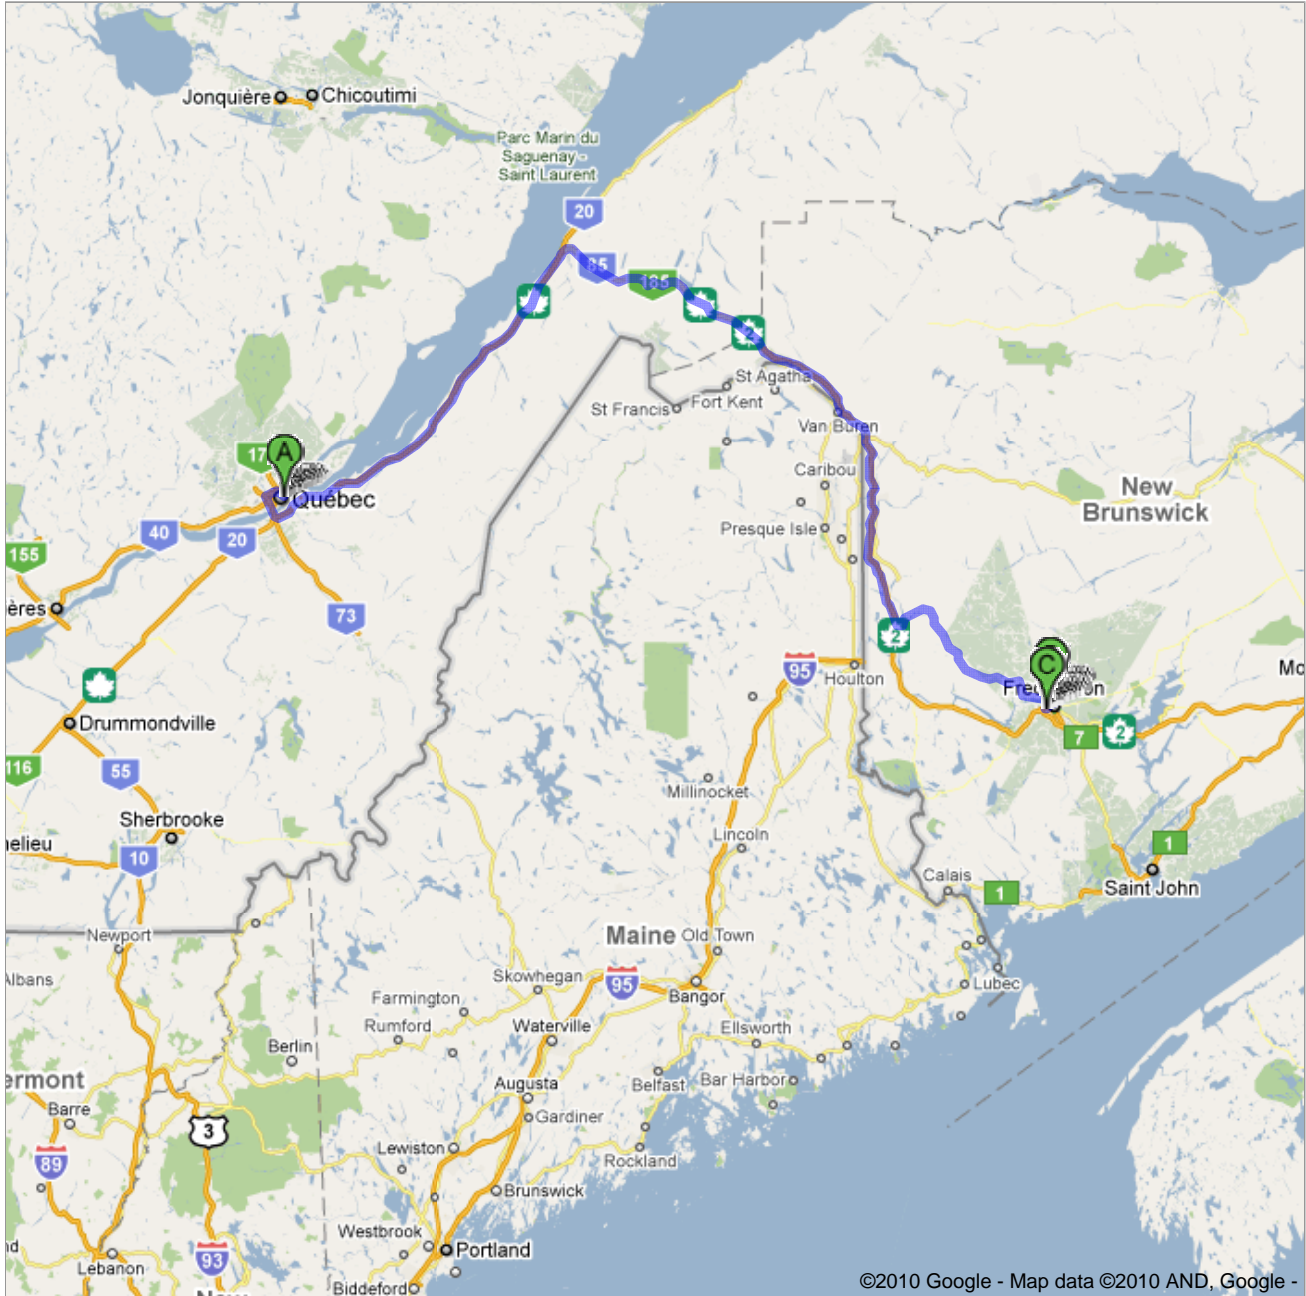

Directions to Best Western Fredericton Hotel & Suites

333 Bishop Drive, Fredericton, NB E3C 2M6 - (506) 455-8448

592 km – about 7 hours 21 mins

Wednesday July 21 - Quebec City to Fredericton

DEPART: 8:00am - Hôtel Best Western Centre-ville / City Centre Quebec

330 rue de la Couronne

EVENT: 5:00pm - Nashwaaksis Commons (Main St & Brookside)

ARRIVE: Best Western Fredericton Hotel & Suites

333 Bishop Drive Fredericton, NB E3C 2M6

Hôtel Best Western Centre-ville / City Centre Quebec
330 rue de la Couronne, Quebec, QC G1K 6E6 - (418) 649-1919